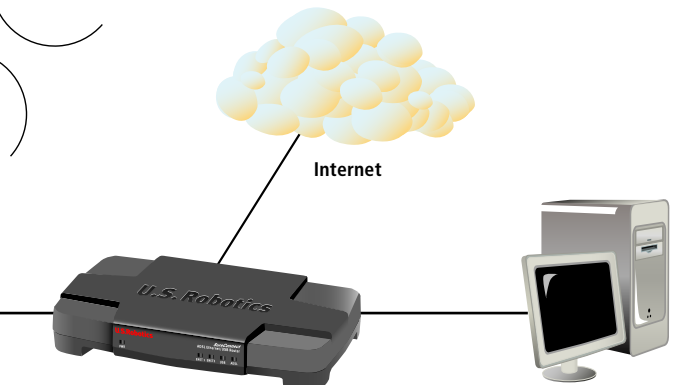

3 SureConnect ADSL Ethernet/USB Router (Model 9003)
Includes a built-in high-speed DSL modem to make the most of your online gaming experience.

PC Computer

1 Connect your gaming console to a Wireless Access Point

2 Connect another wireless base station, such as an Access Point or Wireless Router, to either an ADSL Ethernet/USB Router (with built-in DSL modem) or directly to any existing cable or DSL modem

3 Connect your broadband modem to the Internet and let the games begin!

For more information on gaming solutions, visit: www.usr.com/gaming

U.S. Robotics

Ready. Set. Connect.