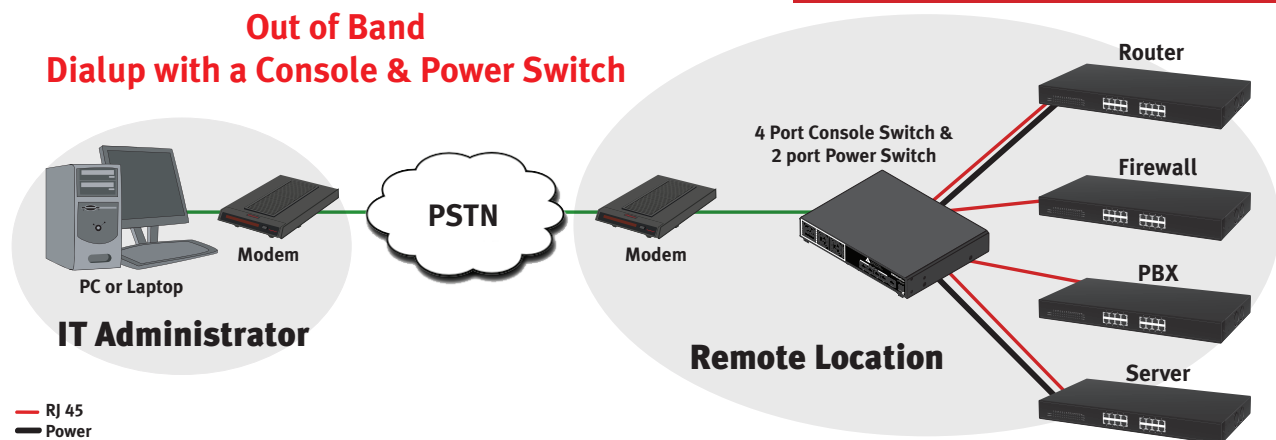

## Help your customers streamline OoB devices with the new USRobotics Courier Console & Power Hybrid Solution

Do customers already have a modem? Only need a few ports? Limited Budget? **Customers no longer need to pay for what they don't need!**

- **Immediate cost savings** - only 1 Out of Band modem (analog or cellular) needed for all connected devices; reducing the number modems and costly phone lines
- **Small hybrid solution** can replace separate console servers and PDUs; and the small unit takes up less space on a desk or a single 1U in the rack
- Ideal for IT Managers looking for a **limited installation at a small branch or remote location**
- Combined functionality of power management - **remotely power cycle and measure current load** on servers, routers, or other connected devices quickly and efficiently from remote locations
- Comfortably power 2 standard server power supplies with a **robust 8 Amp rated power port**- some devices already have remote power control- control the ones that don't
- Username and password security with unauthorized lockout

A solid hybrid unit from a company already providing trusted Out of Band Products

## Extra Security when used with USRobotics Courier Modems....

- Dial security for up to 80 users:
  - Autopass automates logging in between two Couriers by including the password in the V.42 error-control request (over 200 trillion combinations)
  - Password Prompting, works with any type of modem, where the host Courier requests a password from those dialing in
- Dialback security checks incoming calls for password authorization and then dials back pre-defined numbers to assure only appropriate users establish connections