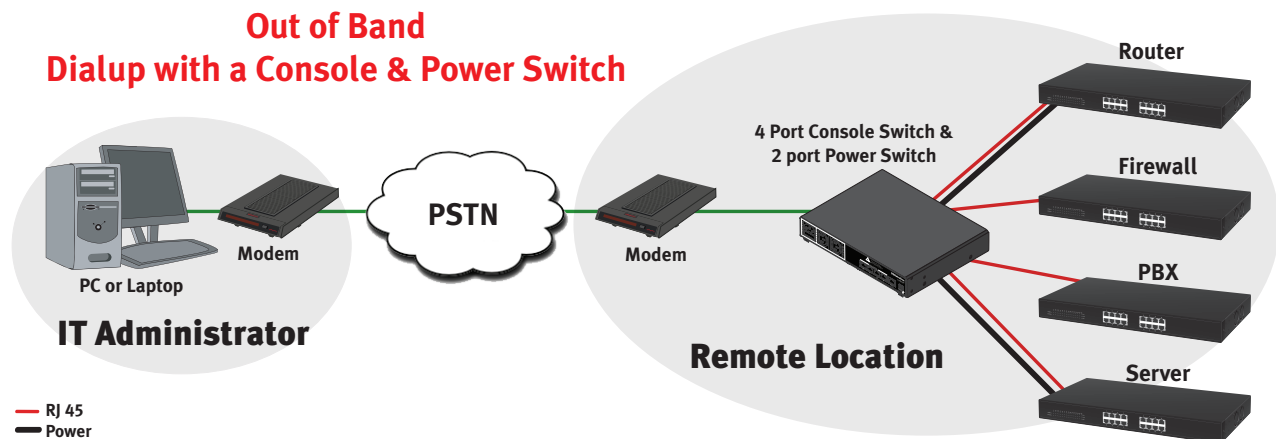

## Streamline OoB devices with the new USRobotics Courier Console & Power Hybrid Solution

- **Immediate cost savings** - use only 1 Out of Band modem (analog or cellular) for all connected devices; reducing the number of costly phone lines
- Combined console server and PDU unit **saves rack space** in small IT closets
- Hybrid unit **remotely power cycles and configures** servers, routers, or other devices quickly and efficiently from remote locations
- **Current meter on every 8 Amp power port** measures load and provides easy monitoring when power cycling
- Compact desktop solution for minimal demands or small physical locations, with optional 1U 19" rack mount
- **Username and password security** with unauthorized lockout
- Country approvals for Europe in addition to North America
- Ideal for IT Managers looking for an **optimized solution** to reduce the quantity of modems, phone lines, and rack space in data centers or remote locations while providing mission critical access to networks
- Expandable to up to 256 devices via cascading

For small installations other solutions have too many ports...  
**Why pay for what you don't need?**

## Extra Security when used with USRobotics Courier Modems....

- Dial security for up to 80 users:
  - Autopass automates logging in between two Couriers by including the password in the V.42 error-control request (over 200 trillion combinations)
  - Password Prompting, works with any type of modem, where the host Courier requests a password from those dialing in
- Dialback security checks incoming calls for password authorization and then dials back predefined numbers to assure only appropriate users establish connections